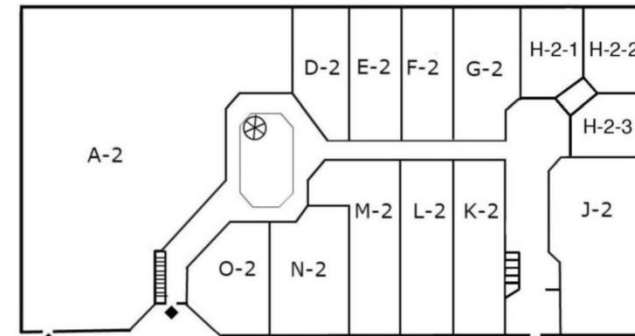

Upper Level

Suites P-1 & N-1 – Outside entry from rear of building only

Lower Level

ANN MIJANOVICH

ann@meddin.com

(404) 872-2828

1708 Peachtree Street, NW, Suite 208, Atlanta, Georgia 30309

www.meddin.com