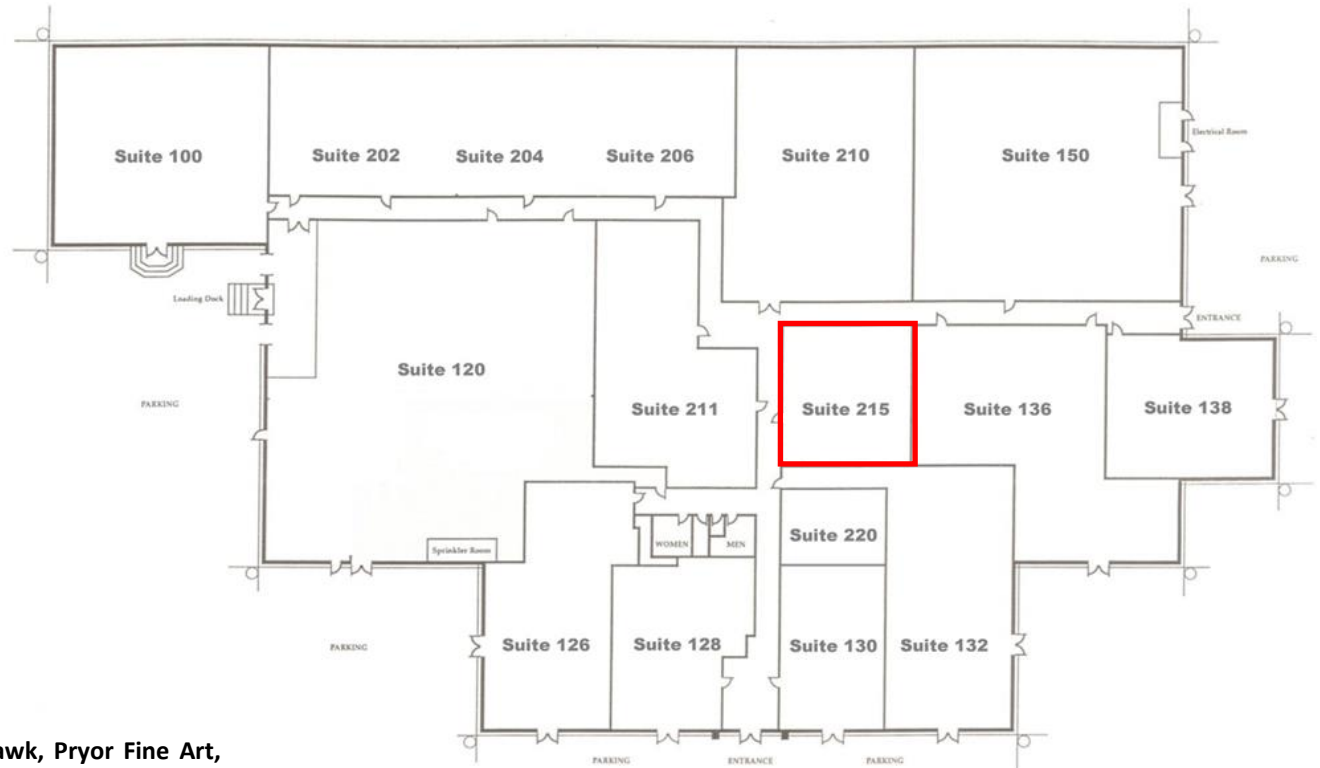

# 764 MIAMI CIRCLE

764 Miami Circle, Atlanta, GA 30324

- **Adjacent to PATH400**
- **Office / Showroom / Retail**
- **Interior glass storefront**
- **Common loading dock**
- **14-foot clear ceiling height**
- **Abundant parking**
  
- **Tenants Include:** Eclipse di Luna, The Fish Hawk, Pryor Fine Art, The Johnson Lowe Gallery, The Nicholson Gallery, Atlanta Kick, MATERIAL Bespoke Stone + Tile, Turkish Carpets, The Vine Vault, Window Concepts, Brookwood Printing, and Old Castle Home Design Center