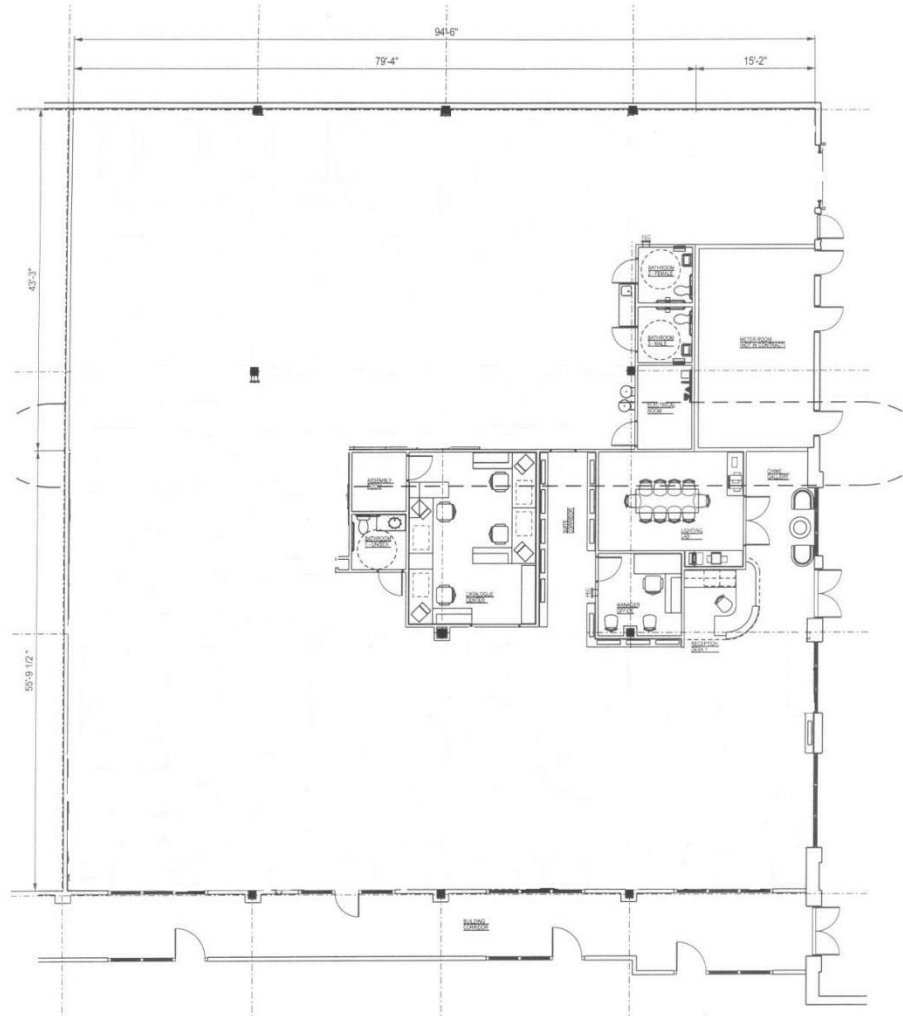

764 MIAMI CIRCLE

764 Miami Circle, Atlanta, GA 30324

Current as-built could be different from shown.

ANN MIJANOVICH

ann@meddin.com

(404) 872-2828, ext. 6

1708 Peachtree Street, NW, Suite 208, Atlanta, Georgia 30309

www.meddin.com

THE MEDDIN COMPANY
Real Estate Brokerage & Development