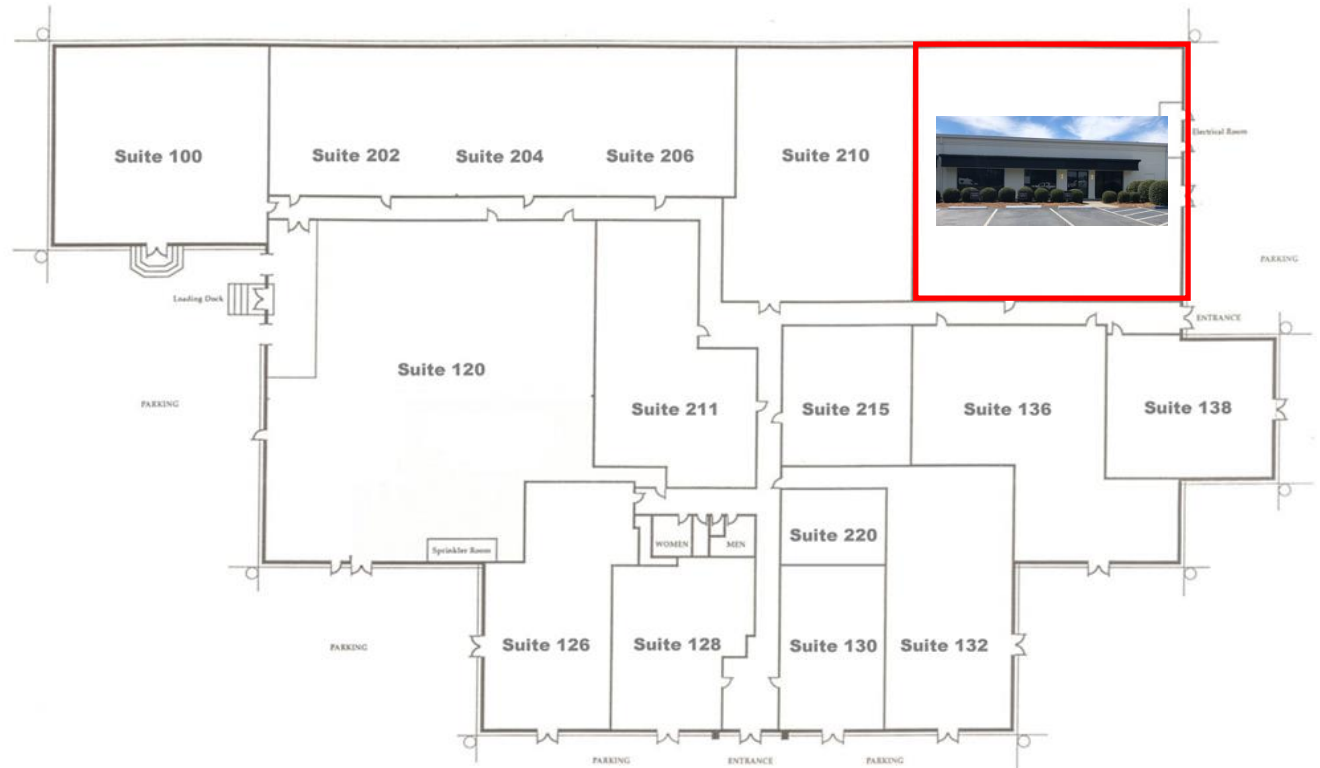

1708 Peachtree Street, NW, Suite 208, Atlanta, Georgia 30309

www.meddin.com

THE MEDDIN COMPANY
Real Estate Brokerage & Development

764 MIAMI CIRCLE

764 Miami Circle, Atlanta, GA 30324

- **Adjacent to PATH400**
- **Office / Showroom / Retail**
- **Exterior and interior glass storefront**
- **Private roll up door**
- **Common loading dock**
- **14-foot clear ceiling height**
- **Open floor plan**
- **Private restrooms**
- **Abundant parking**