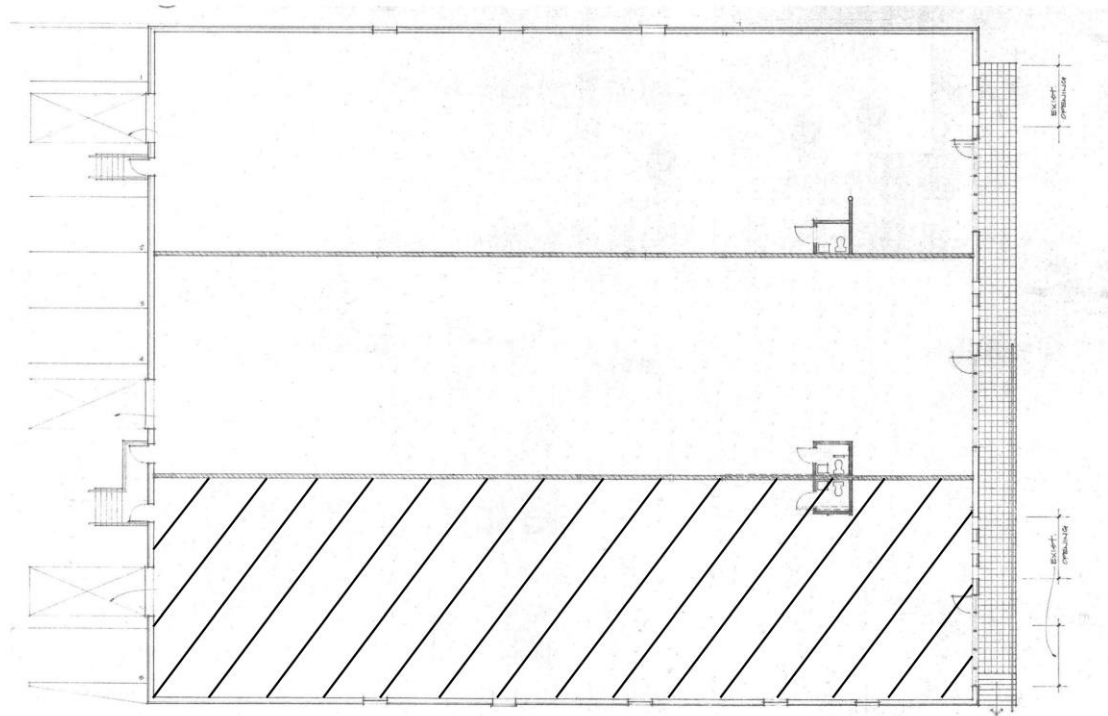

668 Miami Circle

668 Miami Circle – Atlanta, GA 30324

For Further Information Please Contact:

Ann Mijanovich
The Meddin Company
(404) 872-2828, ext. 6
Email: ann@meddin.com