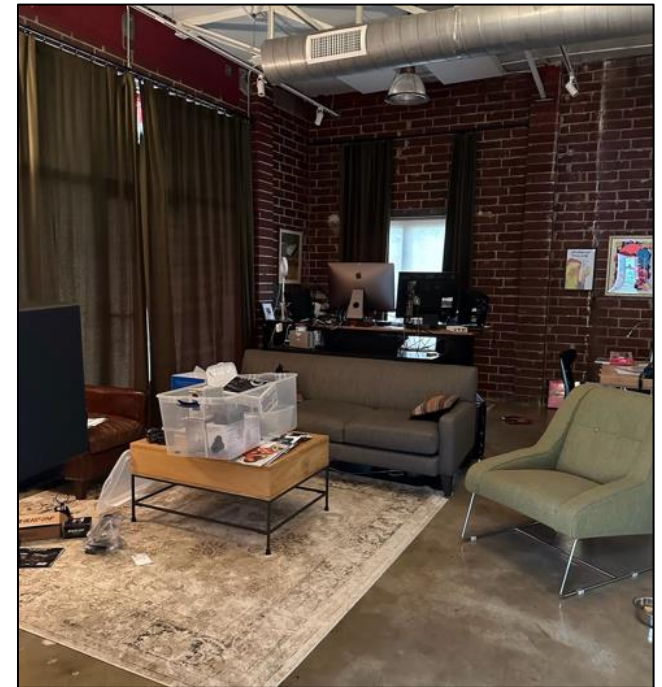

1405 Dutch Valley Place

1405 Dutch Valley Place – Atlanta, GA 30324

For Further Information Please Contact:

Ann Mijanovich
The Meddin Company
(404) 872-2828
Email: ann@meddin.com