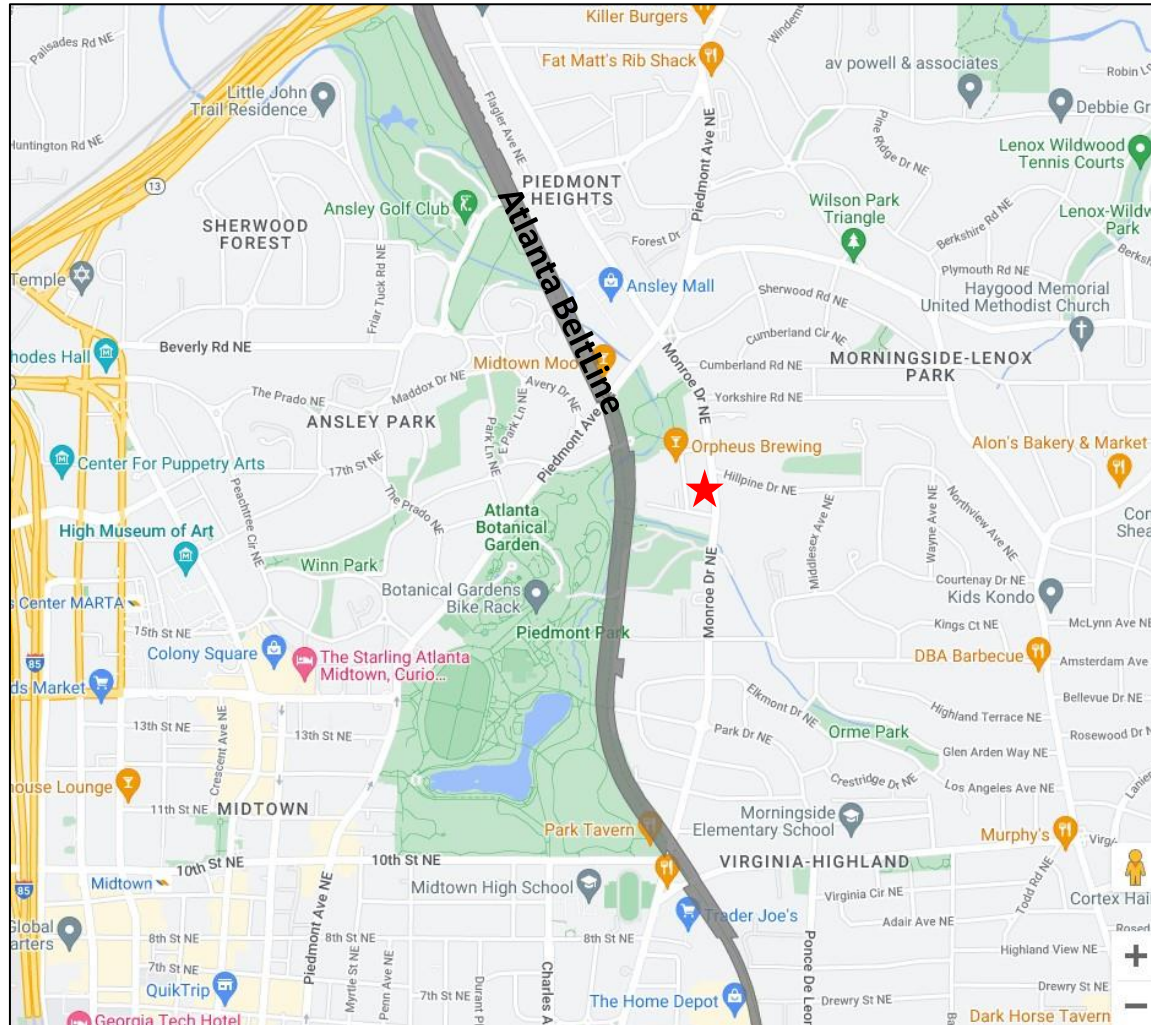

1405 Dutch Valley Place

1405 Dutch Valley Place – Atlanta, GA 30324

For Further Information Please Contact:

Ann Mijanovich
The Meddin Company
(404) 872-2828
Email: ann@meddin.com