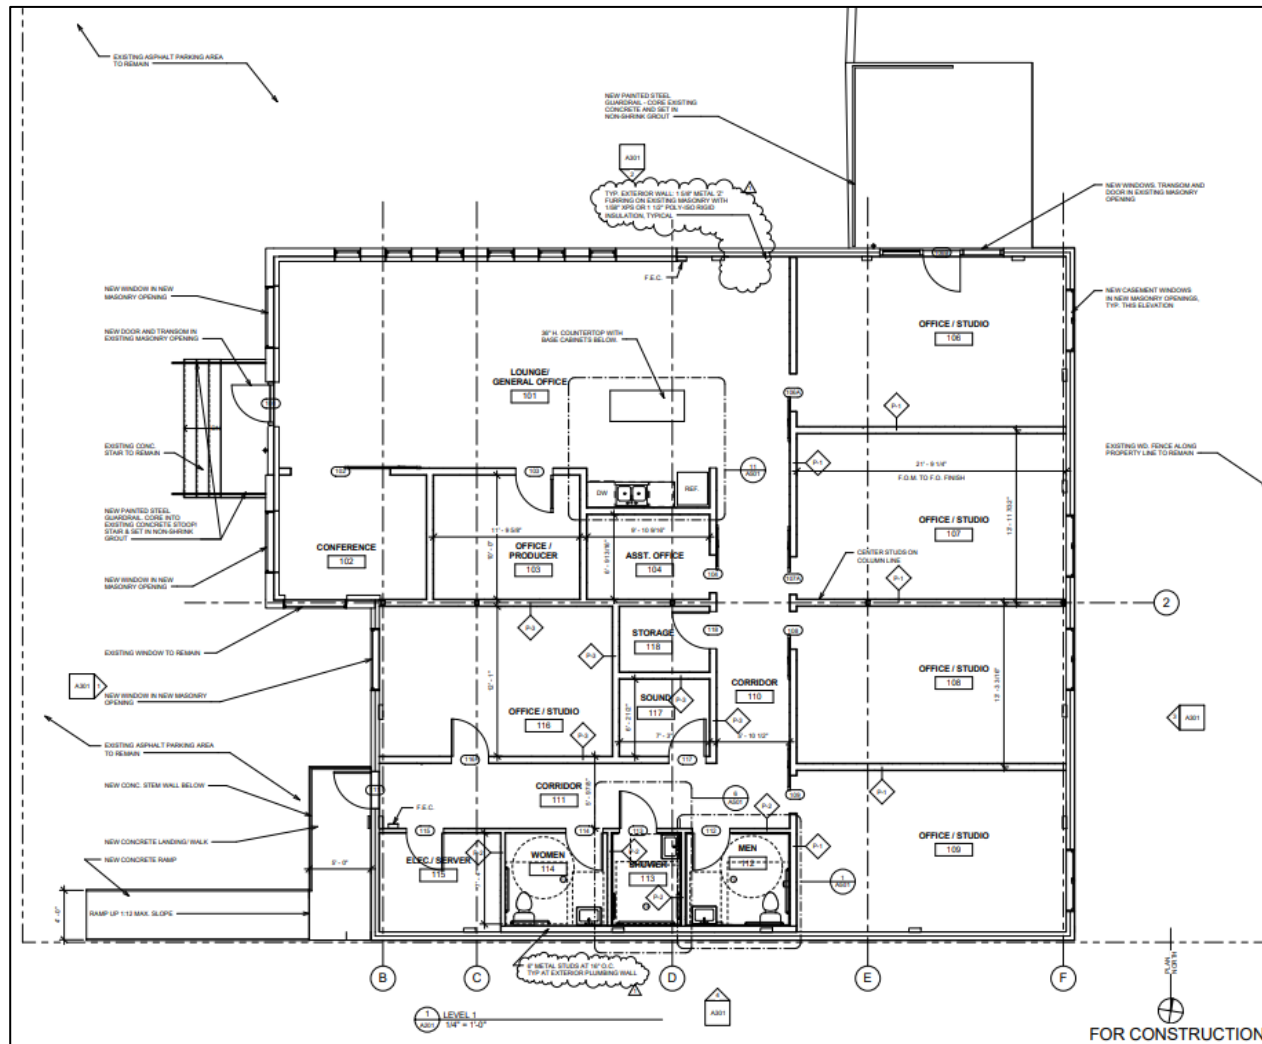

1405 Dutch Valley Place

1405 Dutch Valley Place – Atlanta, GA 30324

For Further Information Please Contact:

Ann Mijanovich
The Meddin Company
(404) 872-2828
Email: ann@meddin.com