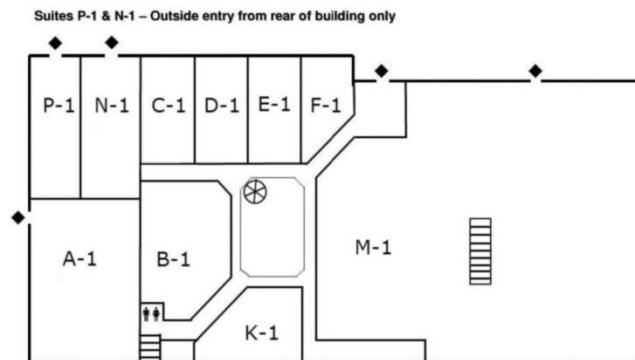

Upper Level

Suites P-1 & N-1 – Outside entry from rear of building only

Lower Level

ANN MIJANOVICH

ann@meddin.com

(404) 872-2828, ext. 6

1708 Peachtree Street, NW, Suite 208, Atlanta, Georgia 30309

www.meddin.com