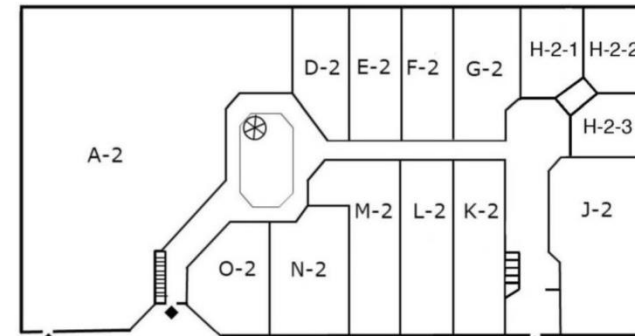

Upper Level

Suites P-1 & N-1 – Outside entry from rear of building only

Lower Level

ANN MIJANOVICH

ann@meddin.com

(404) 872-2828, ext. 6

1708 Peachtree Street, NW, Suite 208, Atlanta, Georgia 30309

www.meddin.com