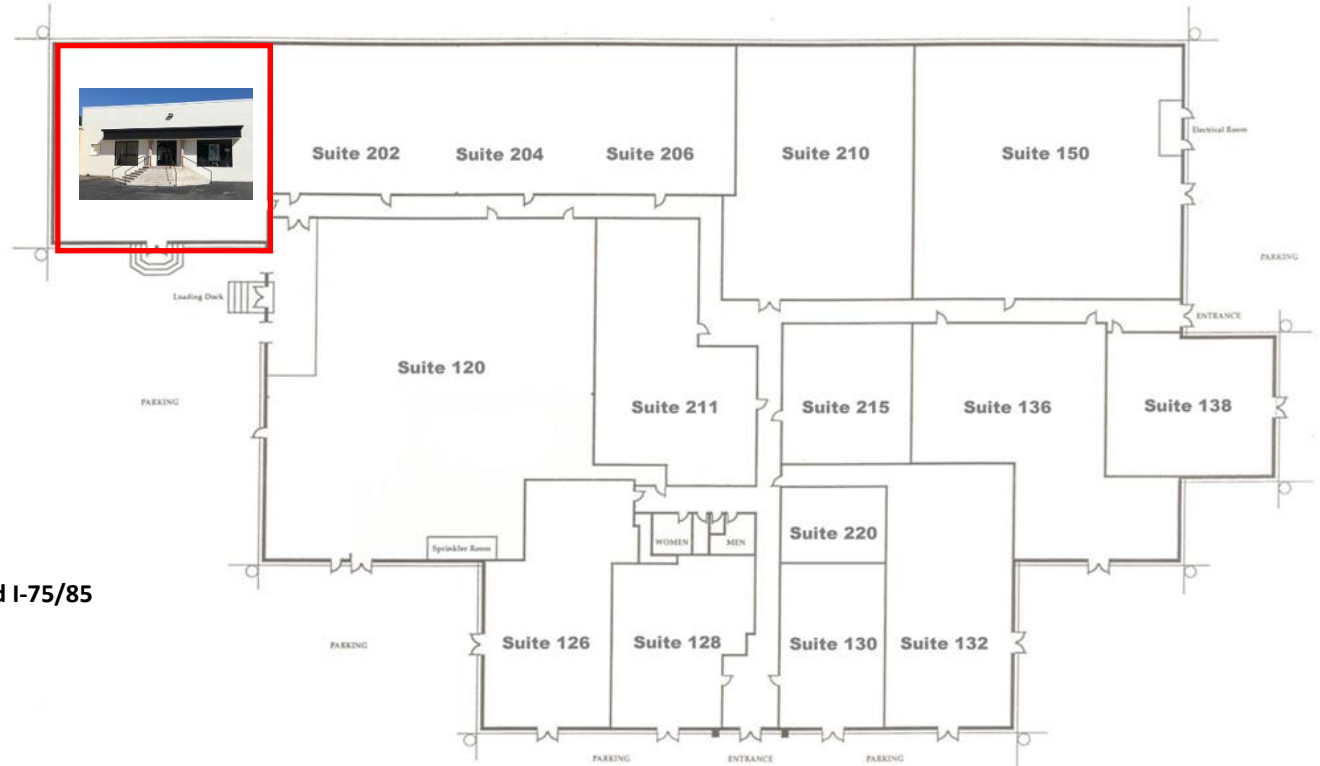

- **Adjacent to PATH400**
- **Easy access to Buckhead, Midtown, GA-400 and I-75/85**
- **Parking included**
- **Exterior glass front**
- **14-foot clear ceiling height**
- **Common loading dock**

- **Tenants Include: Eclipse di Luna, Atlanta Kick, Pryor Fine Art, The Lowe Gallery, The Nicholson Gallery, Materials Marketing, The Vine Vault, Window Concepts, Brookwood Printing, The Fish Hawk, and Old Castle Home Design Center**