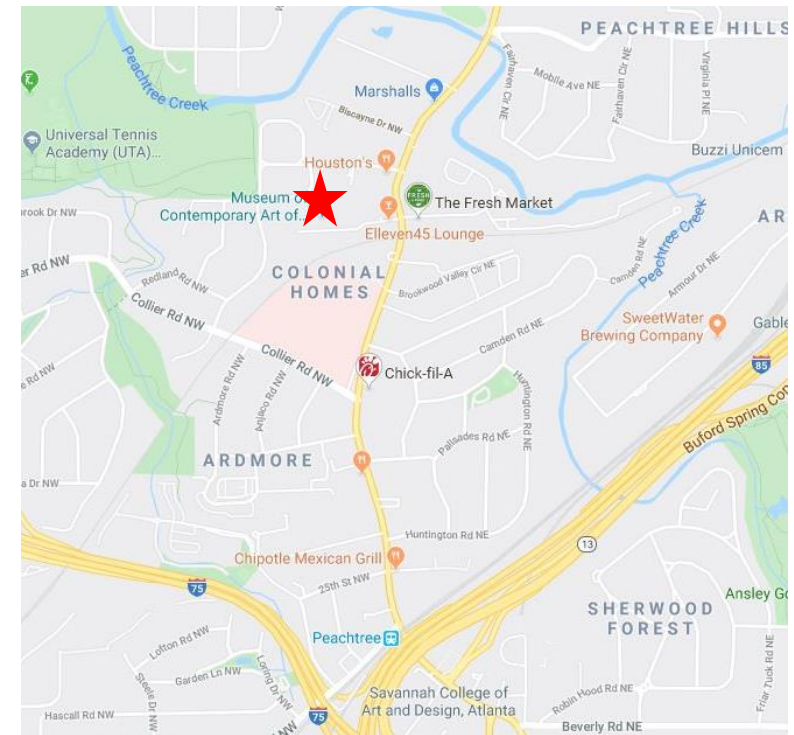

# 75 BENNETT STREET

FOR LEASE | INQUIRE FOR RATE

75 Bennett Street – Atlanta, GA 30309

Gallery | Studio | Showroom | Office

1,320 +/- SF Available

ANN MIJANOVICH

[ann@meddin.com](mailto:ann@meddin.com)

(404) 872-2828, ext. 6

# 75 BENNETT STREET

75 Bennett Street – Atlanta, GA 30309

- Gallery / Studio / Showroom / Office
- Convenient Buckhead location off Peachtree Street
- Home to working artist studios, galleries, creative offices and The Museum of Contemporary Art of Georgia
- Parking included
- Tenants include: The Museum of Contemporary Art of Georgia, Atlanta Photography Group, Mickey Lynn Jewelry Designs, The Photographers Studio, Marie de George Couture, Lee Harper Studios, GraysonHarris Interiors + Design, and more