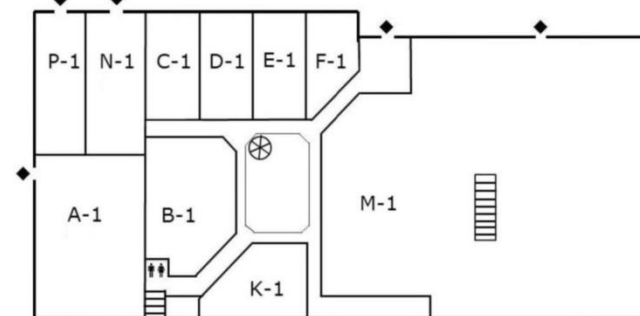

Upper Level

Suites P-1 & N-1 – Outside entry from rear of building only

Lower Level

ANN MIJANOVICH

[ann@meddin.com](mailto:ann@meddin.com)

(404) 872-2828, ext. 6

1708 Peachtree Street, NW, Suite 208, Atlanta, Georgia 30309