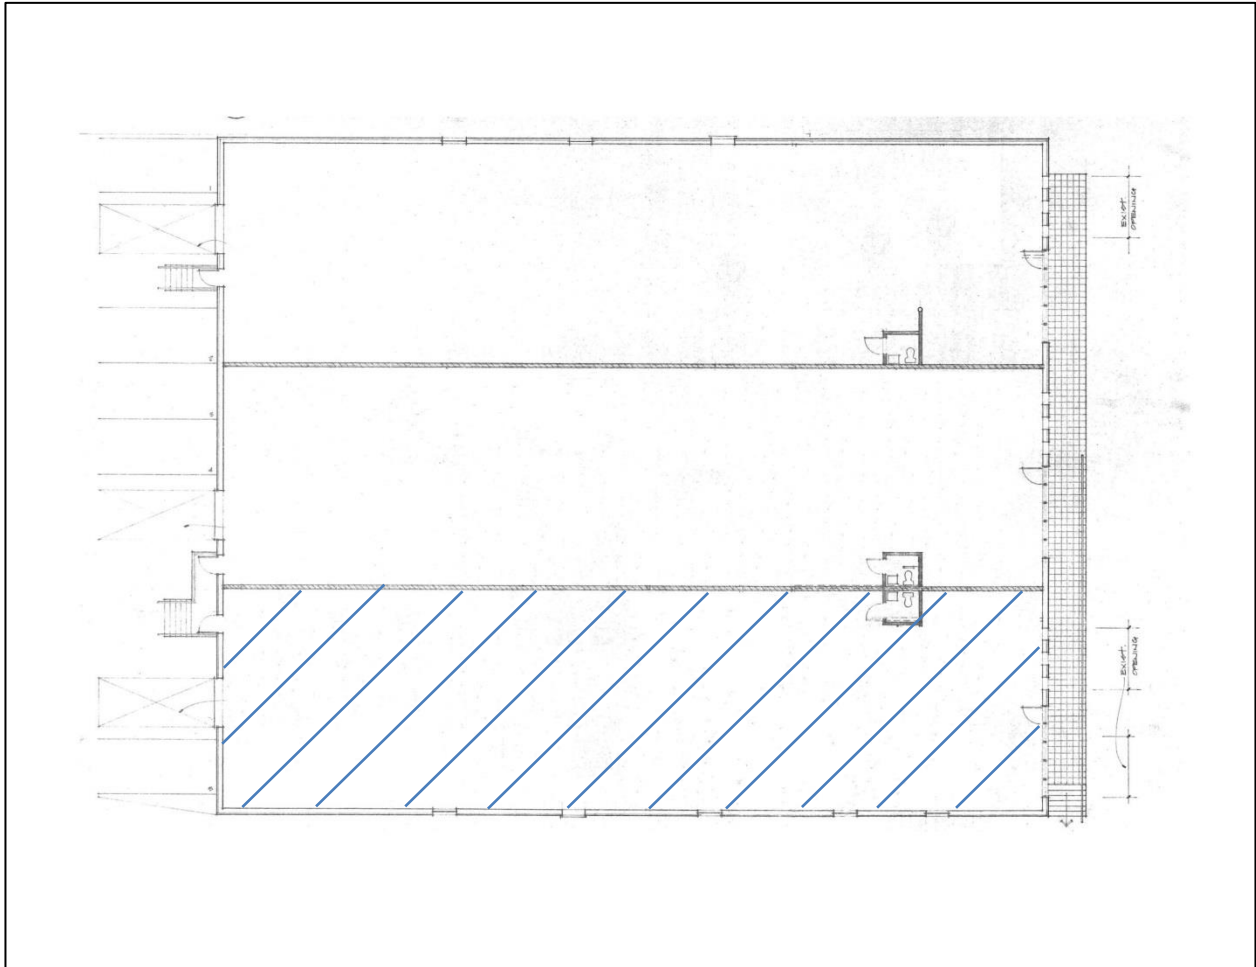

668 - 674 MIAMI CIRCLE
ATLANTA, GEORGIA 30324

For Further Information Please Contact:

Ann Mijanovich
The Meddin Company
(404) 872-2828, ext. 6
Email: ann@meddin.com

www.meddin.com
1708 Peachtree Street, Suite 208, Atlanta, Georgia 30309