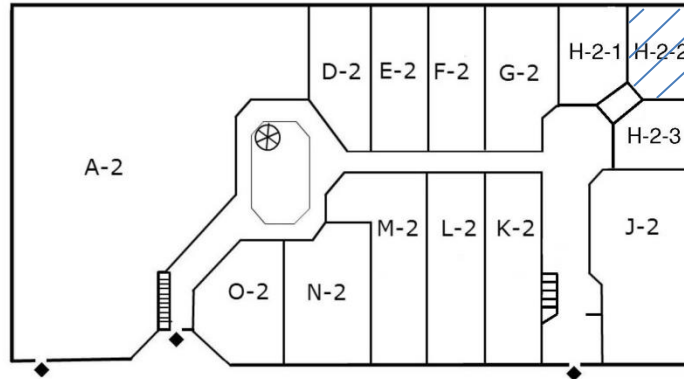

TULA Art Center
75 Bennett Street
Atlanta, Georgia 30309

FLOORPLAN

Upper Level

Suites P-1 & N-1 – Outside entry from rear of building only

Lower Level

For Further Information Please Contact:

Ann Mijanovich
The Meddin Company
(404) 872-2828, ext. 6
Email: ann@meddin.com