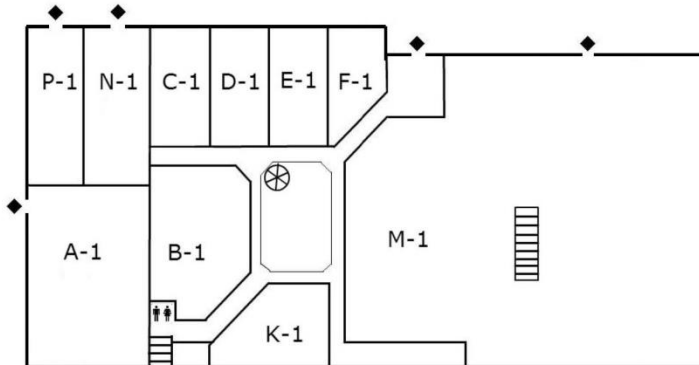

TULA Art Center
75 Bennett Street
Atlanta, Georgia 30309

FLOORPLAN

Upper Level

Suites P-1 & N-1 – Outside entry from rear of building only

Lower Level

For Further Information Please Contact:

Ann Mijanovich
The Meddin Company
(404) 872-2828, ext. 6
Email: ann@meddin.com