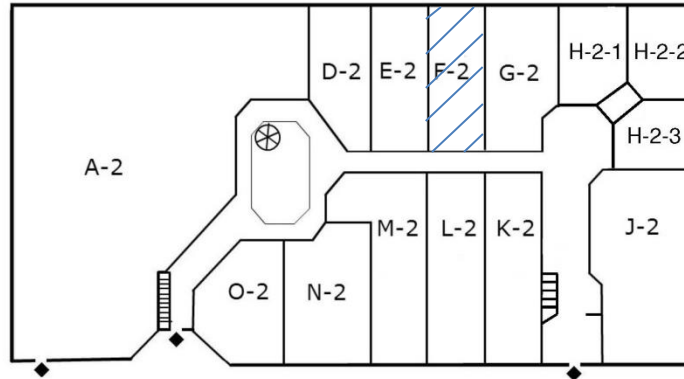

TULA Art Center
75 Bennett Street
Atlanta, Georgia 30309

FLOORPLAN

Upper Level

Suites P-1 & N-1 – Outside entry from rear of building only

Lower Level

For Further Information Please Contact:

Ann Mijanovich
The Meddin Company
(404) 872-2828, ext. 6
Email: ann@meddin.com