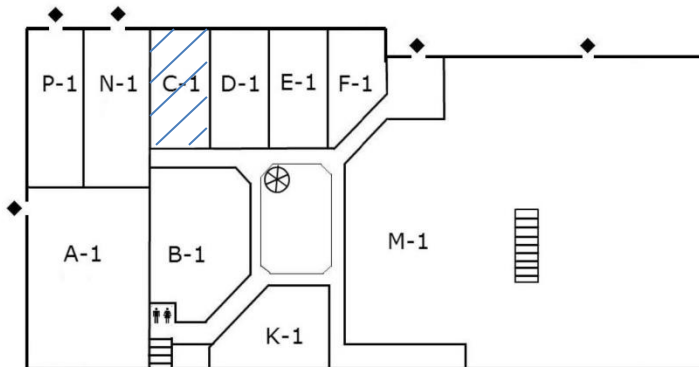

TULA Art Center
75 Bennett Street
Atlanta, Georgia 30309

FLOORPLAN

Upper Level

Suites P-1 & N-1 – Outside entry from rear of building only

Lower Level

For Further Information Please Contact:

Ann Mijanovich
The Meddin Company
(404) 872-2828, ext. 6
Email: ann@meddin.com