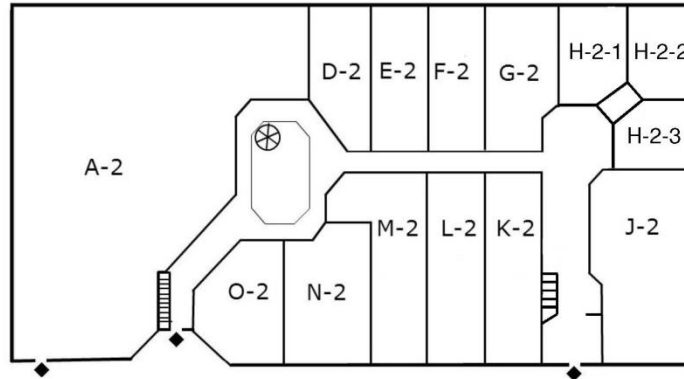

TULA Art Center
75 Bennett Street
Atlanta, Georgia 30309

FLOORPLAN

Upper Level

Suites P-1 & N-1 – Outside entry from rear of building only

Lower Level

For Further Information Please Contact:

Ann Mijanovich
The Meddin Company
(404) 872-2828, ext. 6
Email: ann@meddin.com