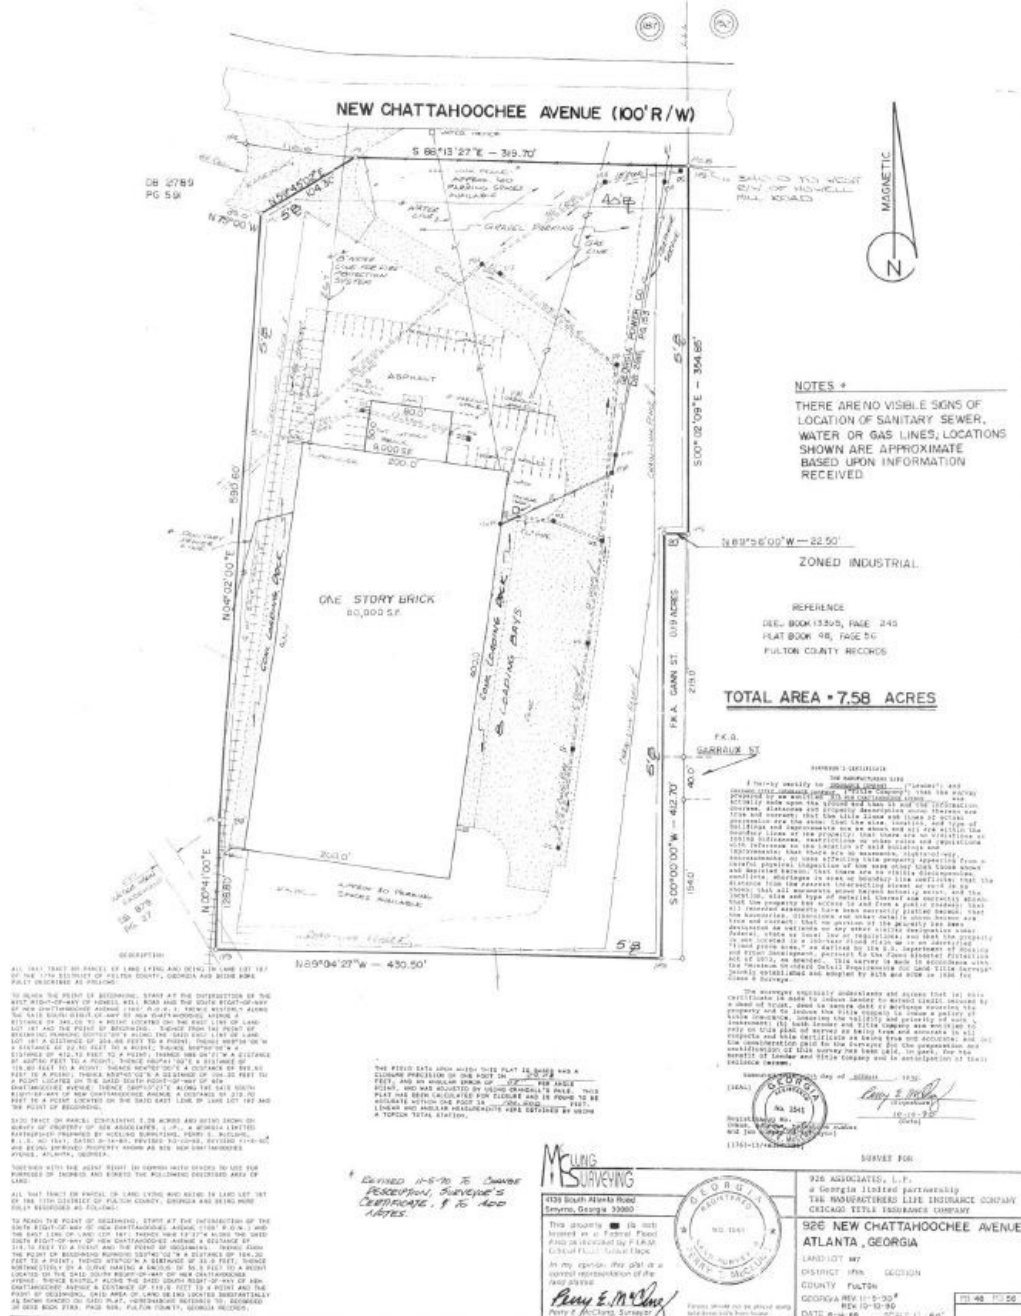

THE MEDDIN COMPANY

926 Chattahoochee Avenue, NW
Atlanta, Georgia 30318

SITE PLAN

For Further Information Please Contact:
Stuart Meddin
The Meddin Company
404.873.2828 ext. 3
E-mail: stuart@meddin.com

www.meddin.com
1708 Peachtree Street, Suite 208, Atlanta, Georgia 30309