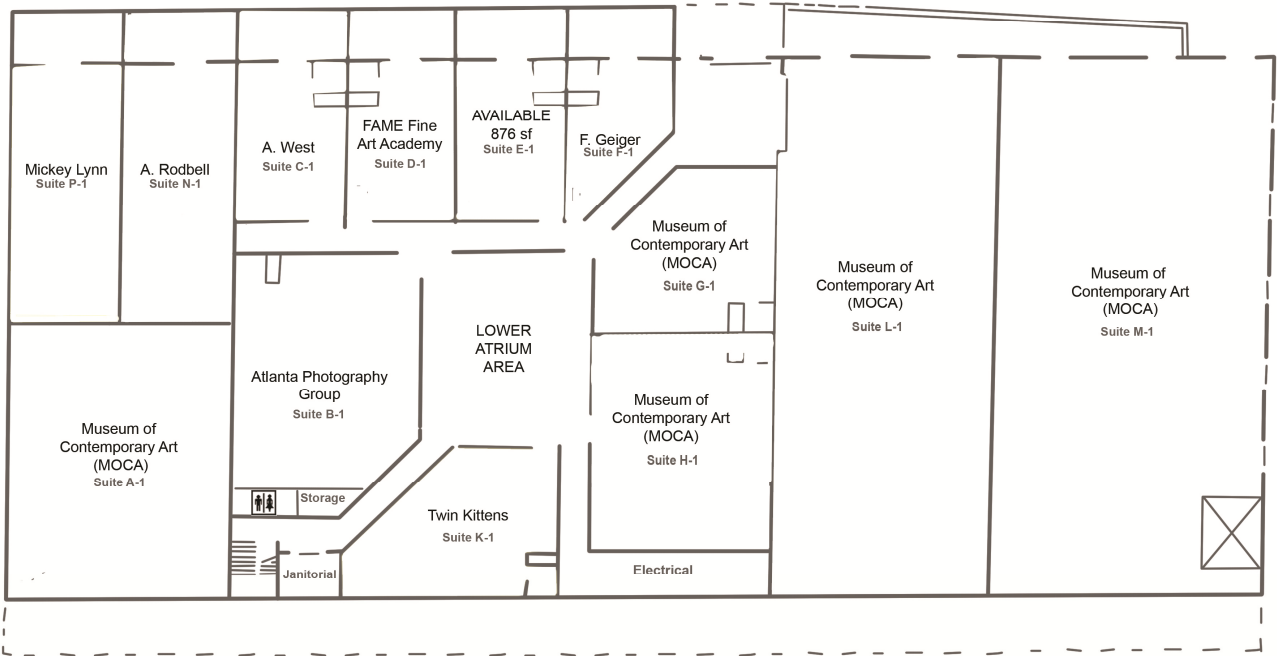

# TULA Arts Center

75 Bennett Street  
Atlanta, Georgia

- **Retail Gallery - Artist Studio Space**
- **Maximum contiguous space: 2,551 SF**
- **Minimum space available: 725 SF**
- **Great Buckhead location off Peachtree Street**

UPPER LEVEL PLAN

LOWER LEVEL PLAN