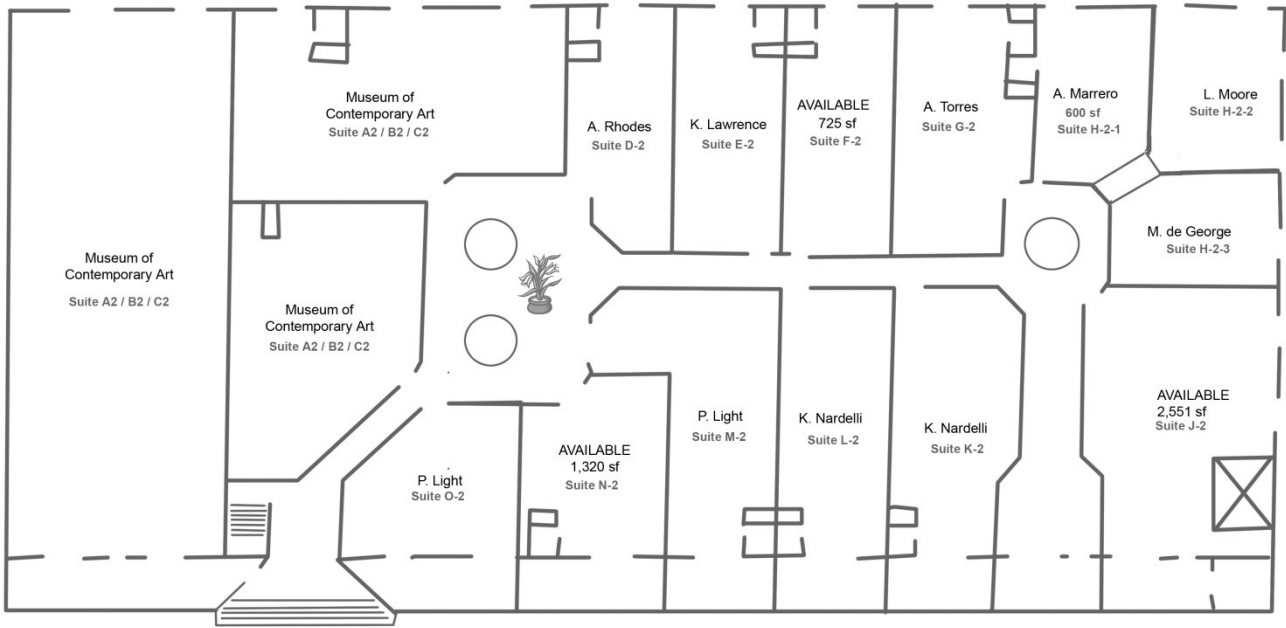

# TULA Arts Center

75 Bennett Street  
Atlanta, Georgia

- **Retail Gallery - Artist Studio Space**
- **Maximum contiguous space: 2,551 SF**
- **Minimum space available: 725 SF**
- **Great Buckhead location off Peachtree Street**

UPPER LEVEL PLAN

LOWER LEVEL PLAN