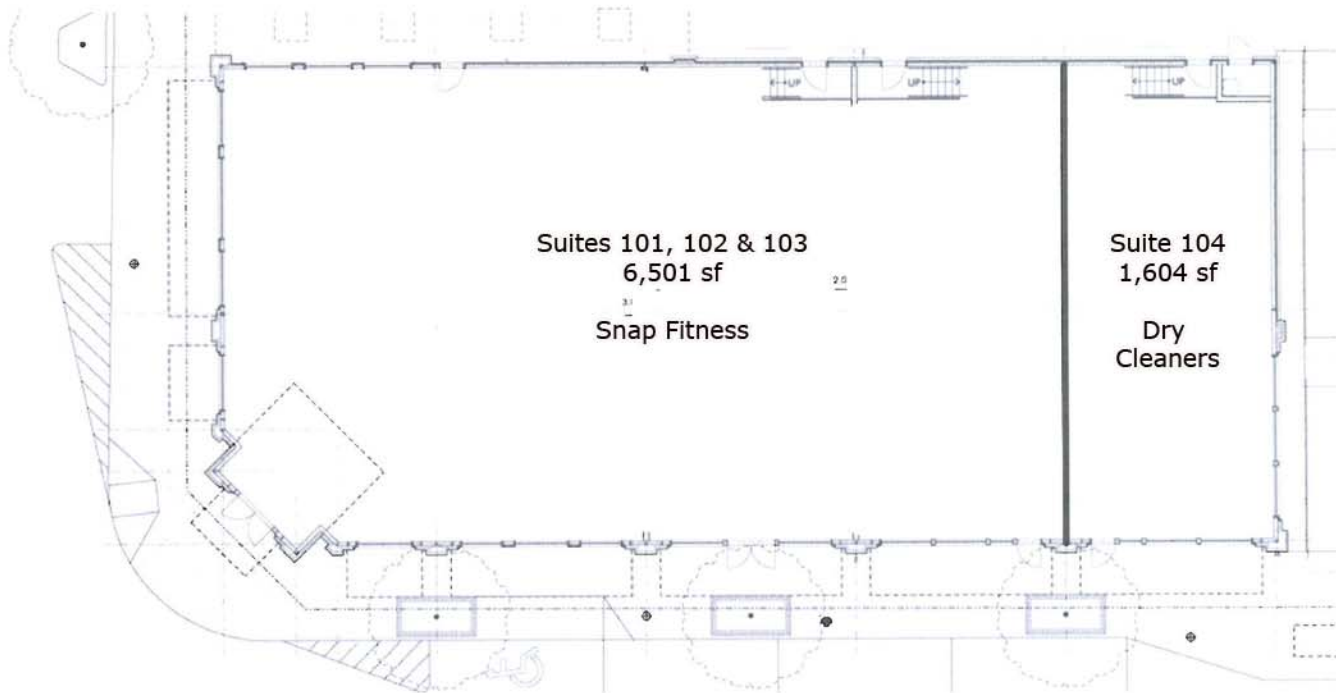

GLENWOOD PARK TOWN CENTER

Building #15-B

920 Bill Kennedy Way

For Further Information Contact:

Ann Mijanovich
The Meddin Company
Ph: 404.872.2828 ext. 6
E:mail: ann@meddin.com