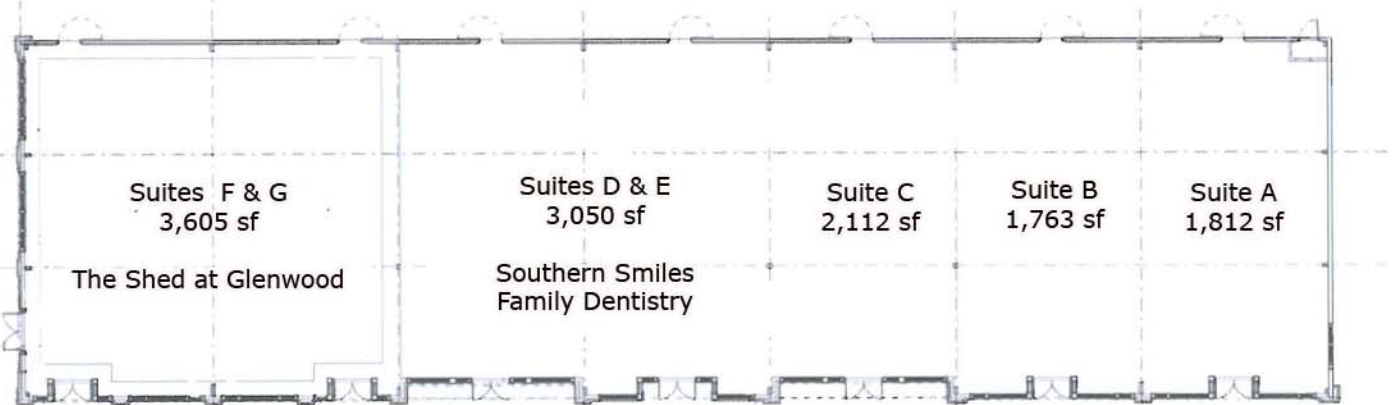

GLENWOOD PARK TOWN CENTER

The Sheds Building

475 Bill Kennedy Way

For Further Information Contact:

Ann Mijanovich
The Meddin Company
Ph: 404.872.2828 ext. 6
E:mail: ann@meddin.com